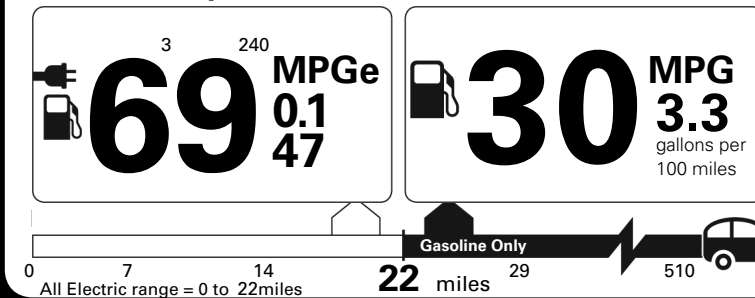

PRICING

IMPORTER'S SUGGESTED LIST PRICE P.O.E.: $ 50,650.00

Inscription Features

Bright Chrome Bars in Front Grille with Chrome Window Trim
Dual Integrated Tailpipes
18" Inscription Alloy Wheels
Power Front Seats incl. Power Lumbar & Memory Cushion Extension, Front Seats
Tailored Dashboard
Harman Kardon Premium Sound
Interior High Level Illumination
2-Zone Automatic Climate Control + CleanZone
Wood Deco Inlay
Sensus Navigation Pro
HomeLink Garage Door Transmitter
Power Folding Rear Head Restraints (outer positions)
Folding Split Backrest w/ Load-Through Hatch
Front Park Assist

Climate Package

Headlamp Cleaners
Heated Rear Seats
Heated Steering Wheel

Advanced Package

Graphical Head-Up Display
Pilot Assist - Driver Assistance System with Adaptive Cruise Control
360 Surround View Camera
Air Quality with Advanced Air Cleaner

Eye Glass Holder*

80.00

Metallic Paint

695.00

Exterior Styling Kit*

1,555.00

Bowers and Wilkins Premium Sound

3,200.00

Park Assist Pilot

200.00

19" 5-Multi Spoke Alloy Wheel

800.00

Destination Charge

1,045.00

Total Suggested Retail Price:

$ 61,025.00

Fuel Economy and Environment

Plug-In Hybrid Vehicle
Electricity-Gasoline

Fuel Economy Compact Car range from 14 to 114 MPGe. The best vehicle rates 142 MPGe.

You save
$ 500
in fuel costs
over 5 years
compared to the
average new vehicle.

Annual Fuel Cost
$ 1,200

Fuel Economy & Greenhouse Gas Rating (tailpipe only) Smog Rating (tailpipe only)

MPG

8

7

CO2

10

This vehicle emits 155 grams CO2 per mile. The best emits 0 grams per mile (tailpipe only). Producing and distributing fuel also create emissions; learn more at fuelconomy.gov.

Actual results will vary for many reasons, including driving conditions and how you drive and maintain your vehicle. The average new vehicle gets 27 MPG and costs $ 6,500 to fuel over 5 years. Cost estimates are based on 15000 miles per year at $2.95 per gallon and $0.13 per kW-hr. This is a dual fueled automobile. MPGe is mile per gallon equivalent. Vehicle emissions are a significant cause of climate change and smog.

fuelconomy.gov

Calculate personalized estimates and compare vehicles

Smartphone QR Code

PARTS CONTENT INFORMATION

FOR VEHICLES IN THIS
CARLINE: VOLVO SERIES

U.S./CANADIAN PARTS
CONTENT: 25%

MAJOR SOURCES OF
FOREIGN PARTS CONTENT:
SWEDEN: 15%
KOREA: 15%

FOR THIS VEHICLE:
FINAL ASSEMBLY POINT:
RIDGEVILLE, SC

COUNTRY OF ORIGIN:
ENGINE PARTS:
SWEDEN

TRANSMISSION PARTS:
JAPAN

Note: Parts contents does not include final assembly, distribution, or other non-parts costs.

GOVERNMENT 5-STAR SAFETY RATINGS

This vehicle has not been rated by the government for overall vehicle score, frontal crash or rollover risk.

Star ratings range from 1 to 5 stars (1★2★3★4★5★ with 5 being the highest.
Source: National Highway Traffic Safety Administration (NHTSA)
www.safercar.gov or 1-888-327-4236

VEHICLE IDENTIFICATION
Type & Chassis: 224 160114
Model Year: 2022
Color: Crystal White Metal
VIN: 7JRBR0FL1NG160114

Port of Importation: Charleston VPC,
Delivered by: Truck
DELIVERY ADDRESS
VOLVO CARS ARROWHEAD 5388
19300 N. 101 LOOP
GLENDALE, AZ 85308

7JRBR0FL1NG160114